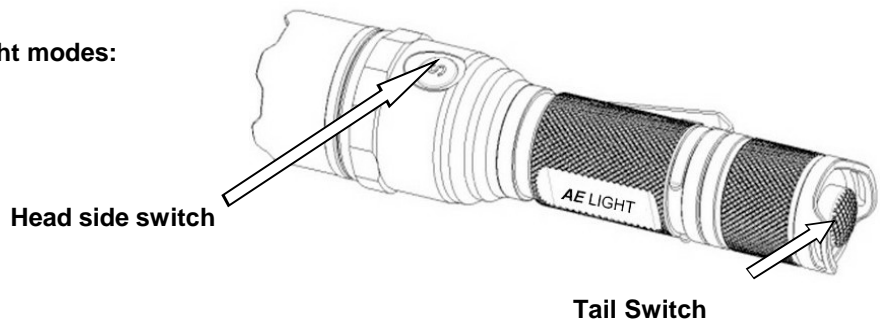

Functions

1. Head side switch cycles through light modes: On - High – Low – Strobe- Off.
2. Tail switch for ON/OFF.